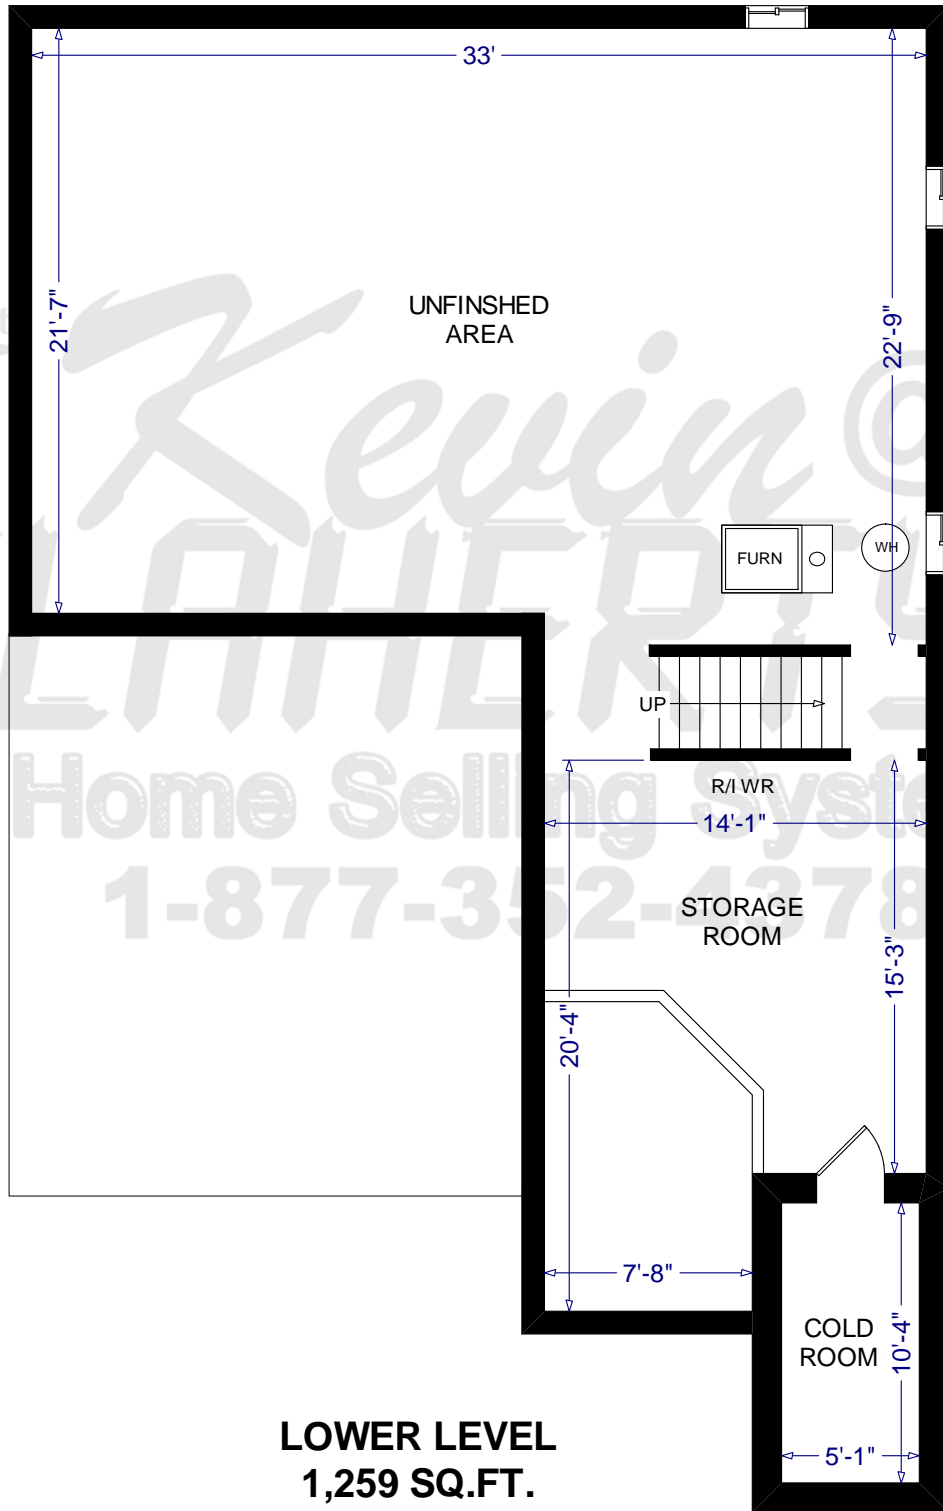

81 ATRIA AVENUE BRAMPTON

**TOTAL SQUARE FOOTAGE
2,733 SQ.FT. + 1,259**

81 ATRIA AVENUE BRAMPTON

**GARAGE
407 SQ.FT.**

**GROUND LEVEL
1,162 SQ.FT.**

81 ATRIA AVENUE
BRAMPTON

LOWER LEVEL
1,259 SQ.FT.