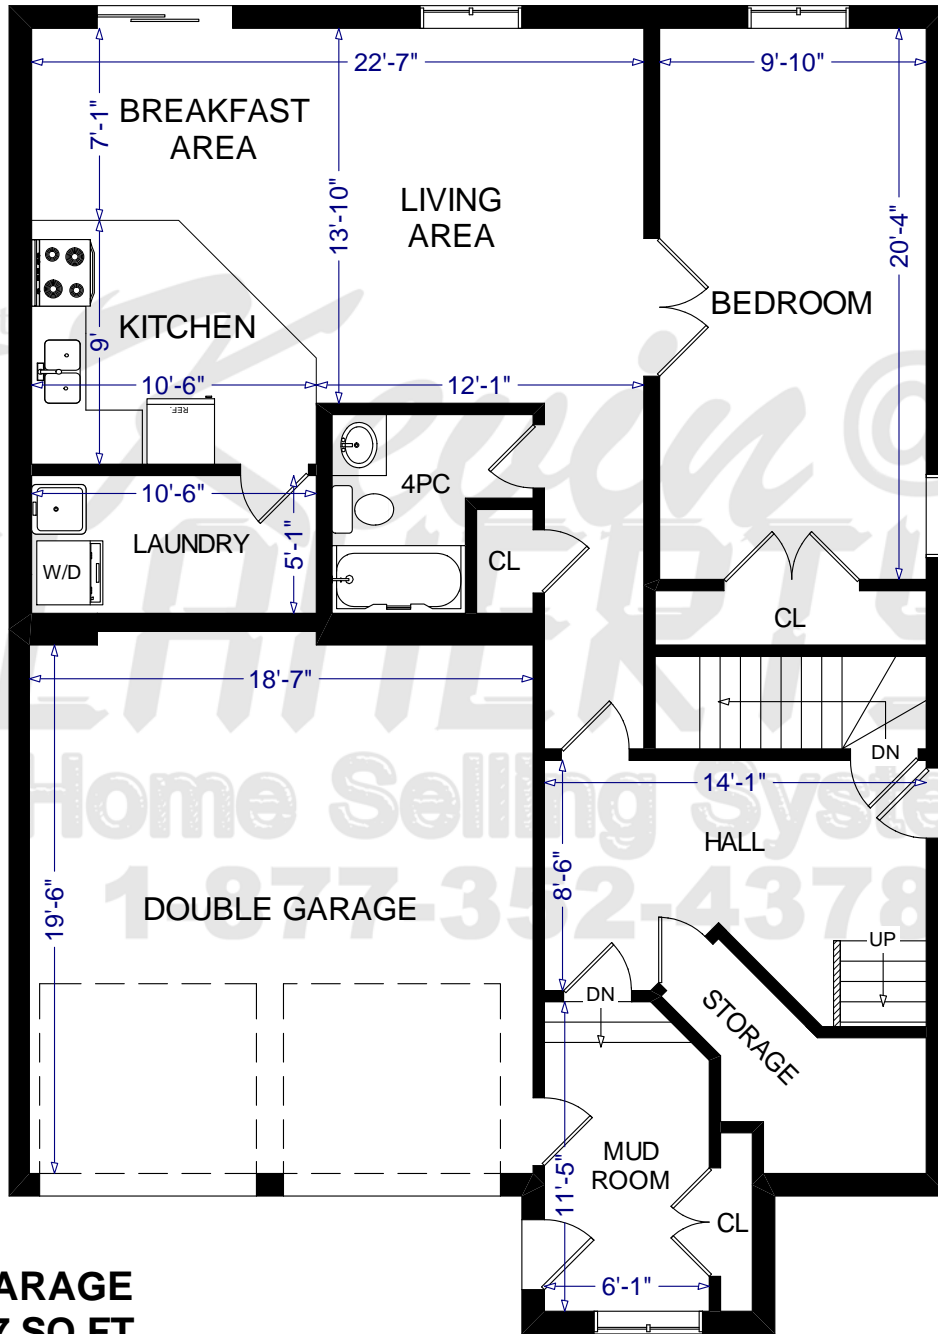

81 ATRIA AVENUE BRAMPTON

**TOTAL SQUARE FOOTAGE
2,733 SQ.FT. + 1,259**

81 ATRIA AVENUE BRAMPTON

**GARAGE
407 SQ.FT.**

**GROUND LEVEL
1,162 SQ.FT.**

81 ATRIA AVENUE
BRAMPTON

LOWER LEVEL
1,259 SQ.FT.