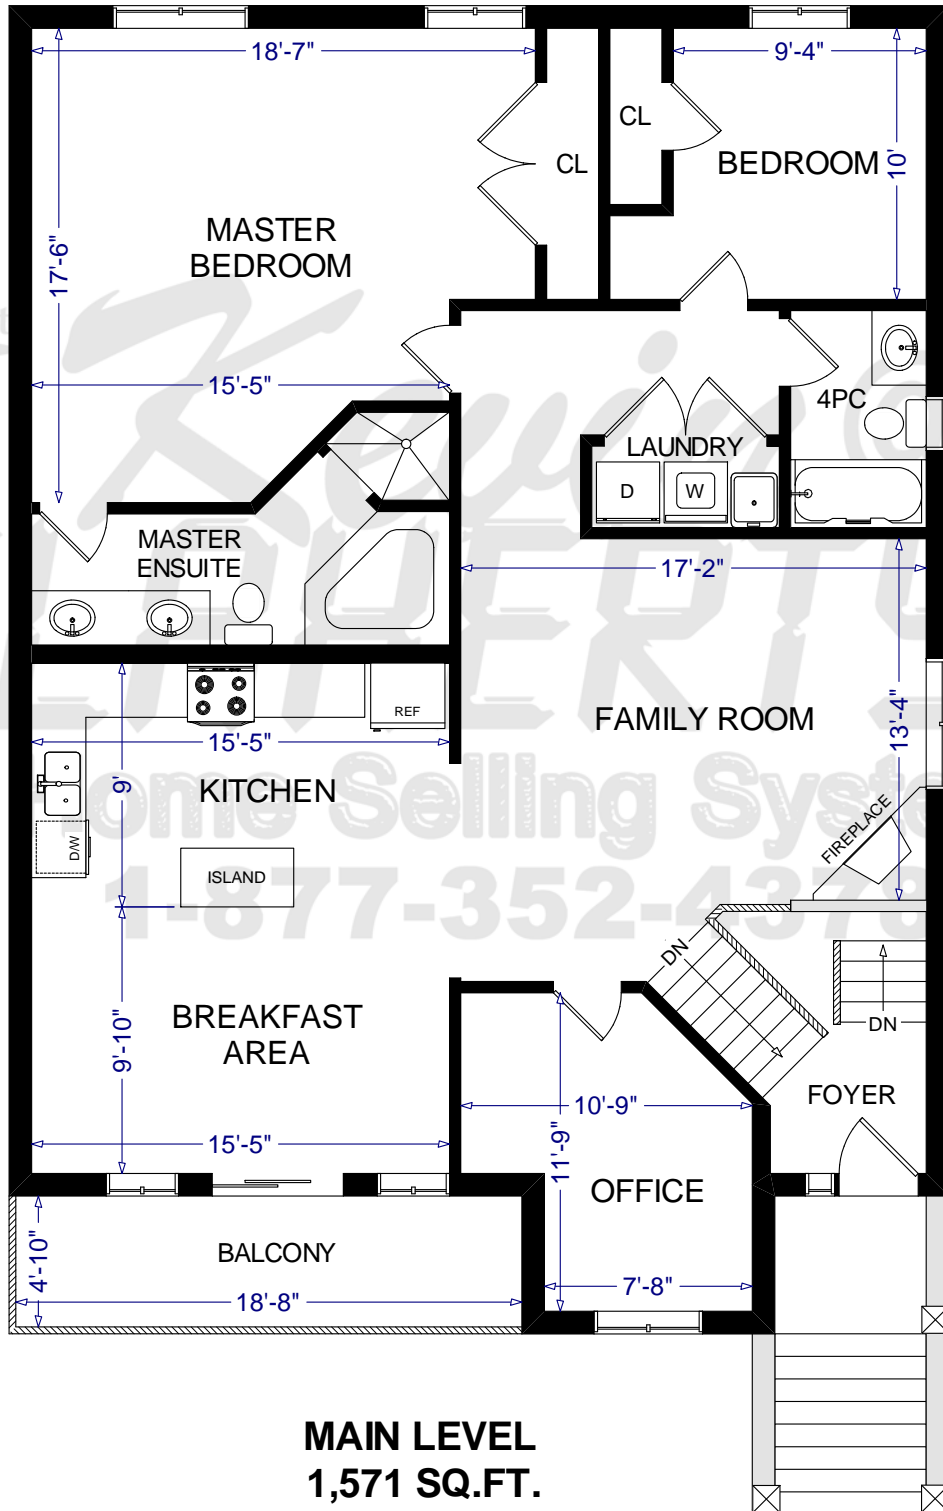

81 ATRIA AVENUE BRAMPTON

**TOTAL SQUARE FOOTAGE
2,733 SQ.FT. + 1,259**

81 ATRIA AVENUE BRAMPTON

**GARAGE
407 SQ.FT.**

**GROUND LEVEL
1,162 SQ.FT.**

81 ATRIA AVENUE
BRAMPTON

LOWER LEVEL
1,259 SQ.FT.