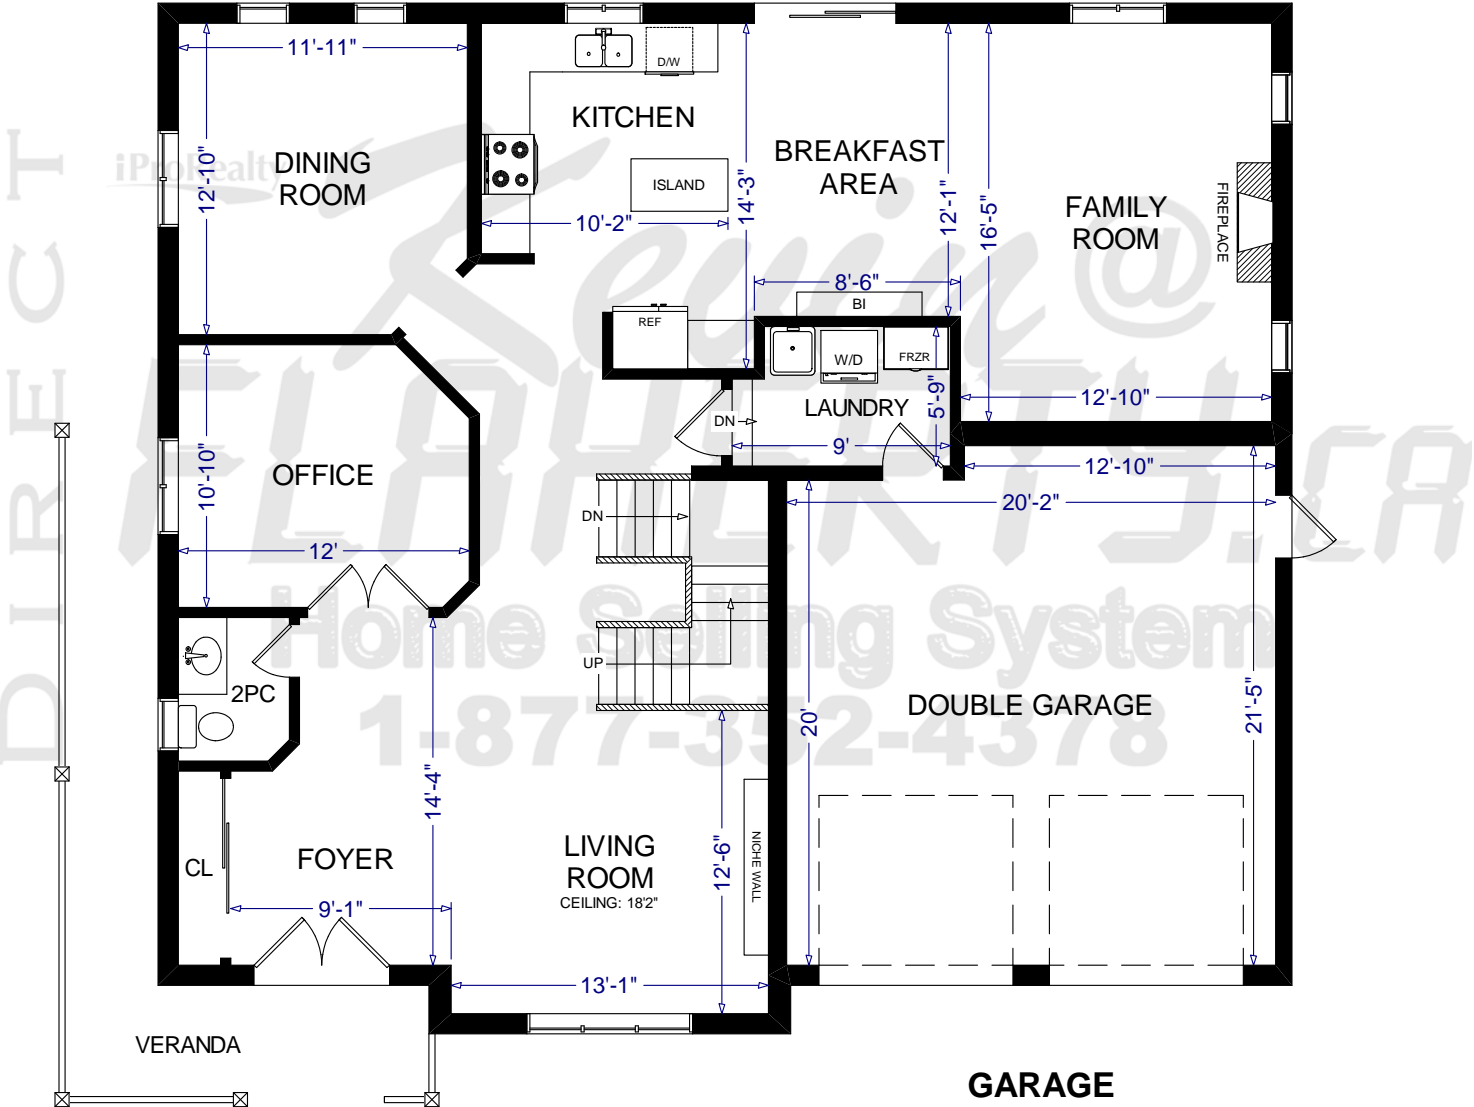

46 DONWOODS COURT

**MAIN LEVEL
1,471 SQ.FT.**

**GARAGE
452 SQ.FT.**

**TOTAL SQUARE FOOTAGE
2,926 SQ.FT. + 1,741**

iPro Realty Ltd. Brokerage and Kevin Flaherty assume no responsibility for accuracy of the information provided. All details and measurements are subject to verification by the purchaser. Copyright 2009

46 DONWOODS COURT

**UPPER LEVEL
1,455 SQ.FT.**

iPro Realty Ltd. Brokerage and Kevin Flaherty assume no responsibility for accuracy of the information provided. All details and measurements are subject to verification by the purchaser. Copyright 2009

46 DONWOODS COURT

**LOWER LEVEL
1,471 SQ.FT.**

iPro Realty Ltd. Brokerage and Kevin Flaherty assume no responsibility for accuracy of the information provided. All details and measurements are subject to verification by the purchaser. Copyright 2009