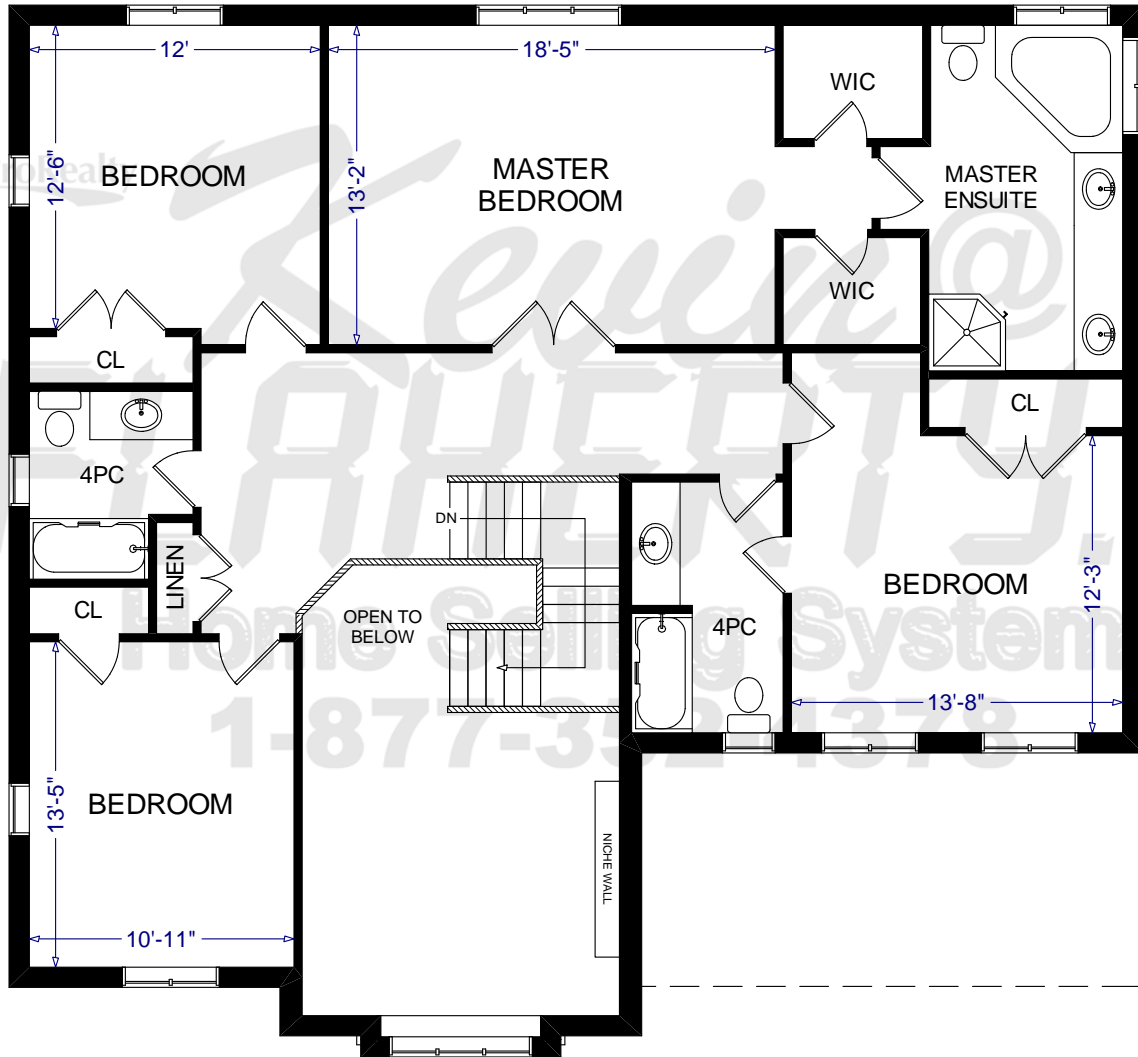

46 DONWOODS COURT

**MAIN LEVEL
1,471 SQ.FT.**

**GARAGE
452 SQ.FT.**

**TOTAL SQUARE FOOTAGE
2,926 SQ.FT. + 1,741**

iPro Realty Ltd. Brokerage and Kevin Flaherty assume no responsibility for accuracy of the information provided. All details and measurements are subject to verification by the purchaser. Copyright 2009

46 DONWOODS COURT

**UPPER LEVEL
1,455 SQ.FT.**

iPro Realty Ltd. Brokerage and Kevin Flaherty assume no responsibility for accuracy of the information provided. All details and measurements are subject to verification by the purchaser. Copyright 2009

46 DONWOODS COURT

**LOWER LEVEL
1,471 SQ.FT.**

iPro Realty Ltd. Brokerage and Kevin Flaherty assume no responsibility for accuracy of the information provided. All details and measurements are subject to verification by the purchaser. Copyright 2009