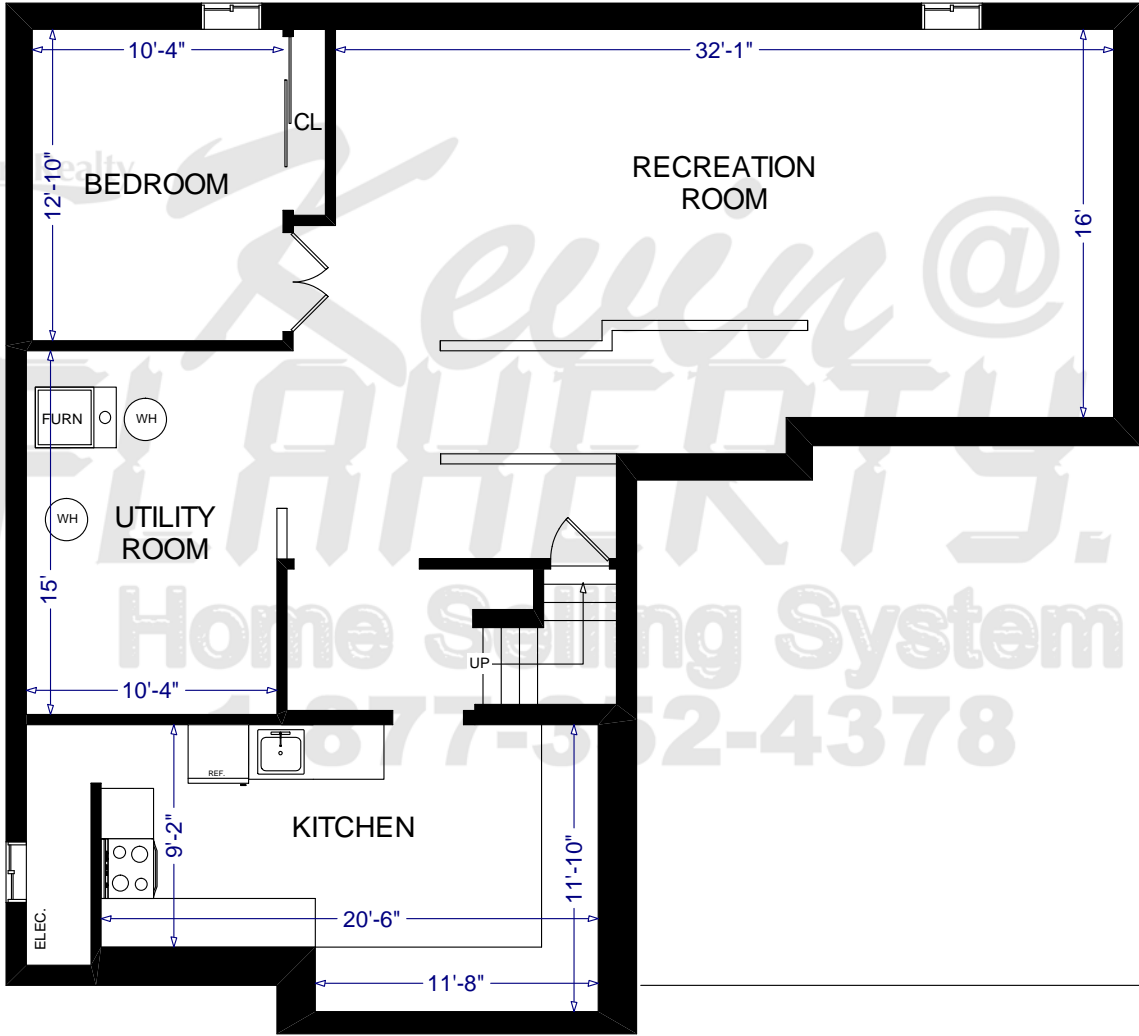

46 DONWOODS COURT

**MAIN LEVEL
1,471 SQ.FT.**

**GARAGE
452 SQ.FT.**

**TOTAL SQUARE FOOTAGE
2,926 SQ.FT. + 1,741**

iPro Realty Ltd. Brokerage and Kevin Flaherty assume no responsibility for accuracy of the information provided. All details and measurements are subject to verification by the purchaser. Copyright 2009

46 DONWOODS COURT

**UPPER LEVEL
1,455 SQ.FT.**

iPro Realty Ltd. Brokerage and Kevin Flaherty assume no responsibility for accuracy of the information provided. All details and measurements are subject to verification by the purchaser. Copyright 2009

46 DONWOODS COURT

**LOWER LEVEL
1,471 SQ.FT.**

iPro Realty Ltd. Brokerage and Kevin Flaherty assume no responsibility for accuracy of the information provided. All details and measurements are subject to verification by the purchaser. Copyright 2009