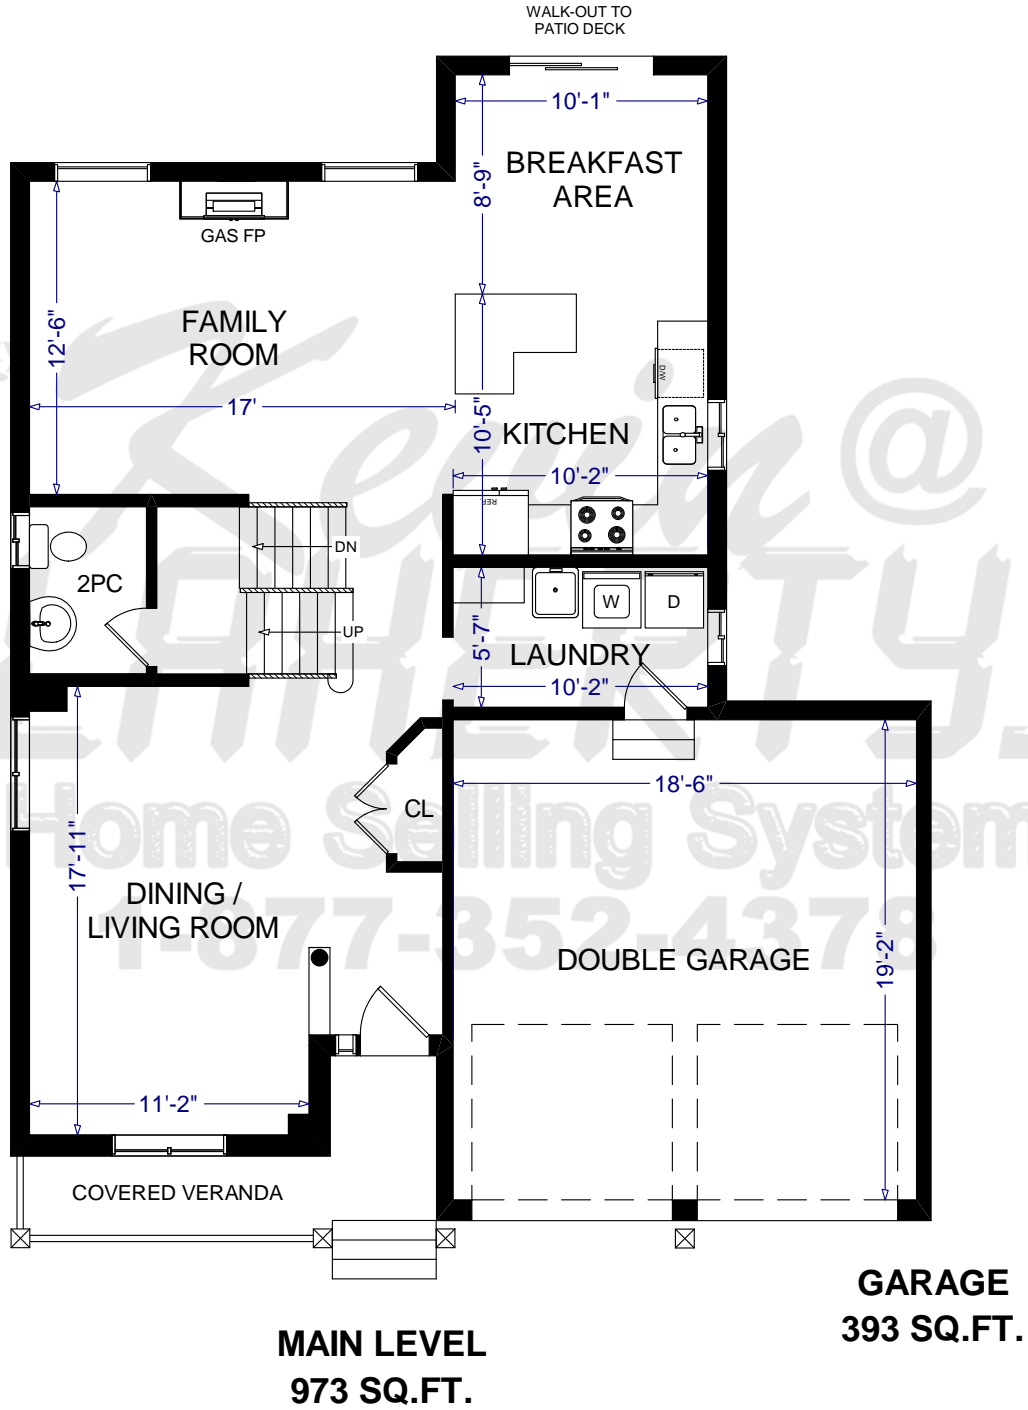

# 766 GREENWOOD CRESCENT SHELBURNE

**TOTAL SQUARE FOOTAGE**  
**1,977 SQ.FT. + 973**

# 766 GREENWOOD CRESCENT SHELBURNE

**UPPER LEVEL  
1,004 SQ.FT.**

# 766 GREENWOOD CRESCENT SHELBURNE

**LOWER LEVEL**  
**973 SQ.FT.**

iPro Realty Ltd. Brokerage and Kevin Flaherty assume no responsibility for accuracy of the information provided. All details and measurements are subject to verification by the purchaser. Copyright 2009