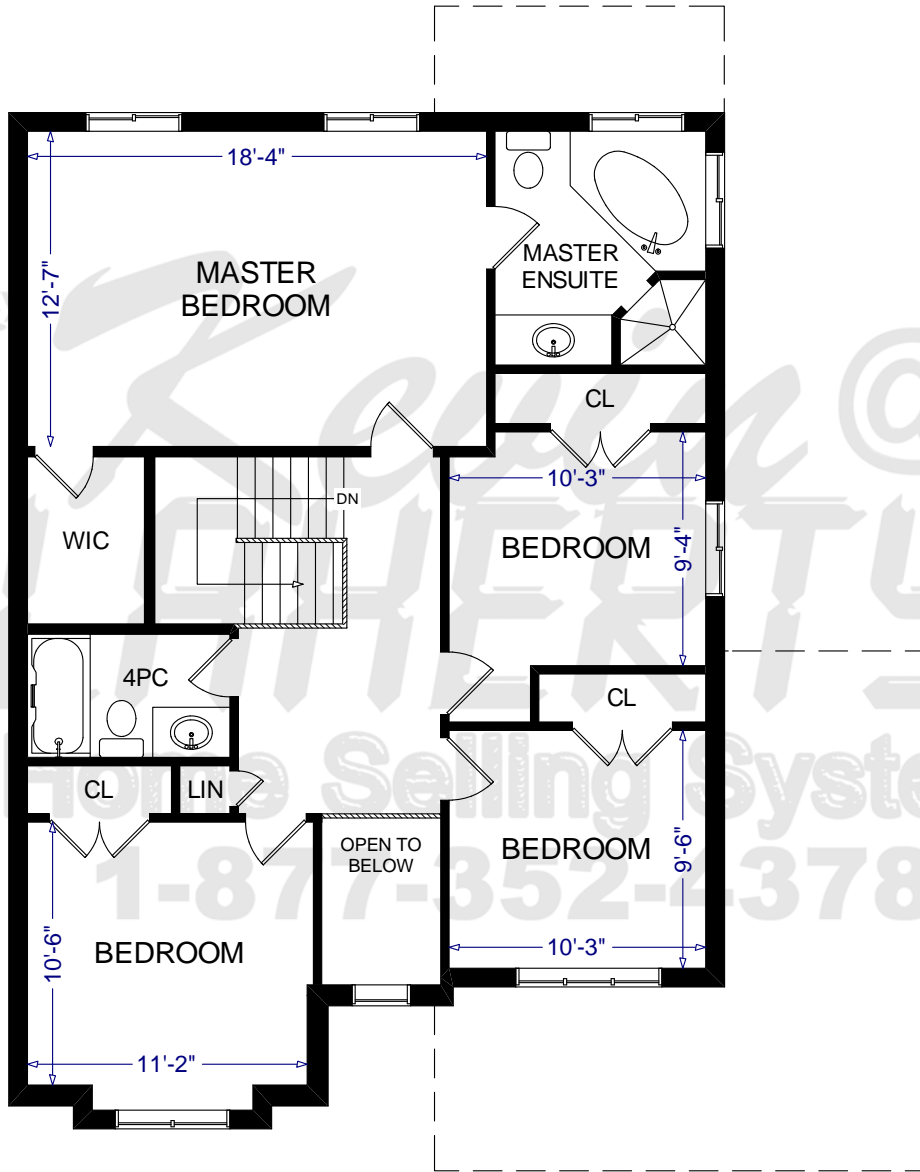

# 766 GREENWOOD CRESCENT SHELBURNE

**TOTAL SQUARE FOOTAGE**  
**1,977 SQ.FT. + 973**

# 766 GREENWOOD CRESCENT SHELBURNE

**UPPER LEVEL  
1,004 SQ.FT.**

# 766 GREENWOOD CRESCENT SHELBURNE

**LOWER LEVEL**  
**973 SQ.FT.**

iPro Realty Ltd. Brokerage and Kevin Flaherty assume no responsibility for accuracy of the information provided. All details and measurements are subject to verification by the purchaser. Copyright 2009