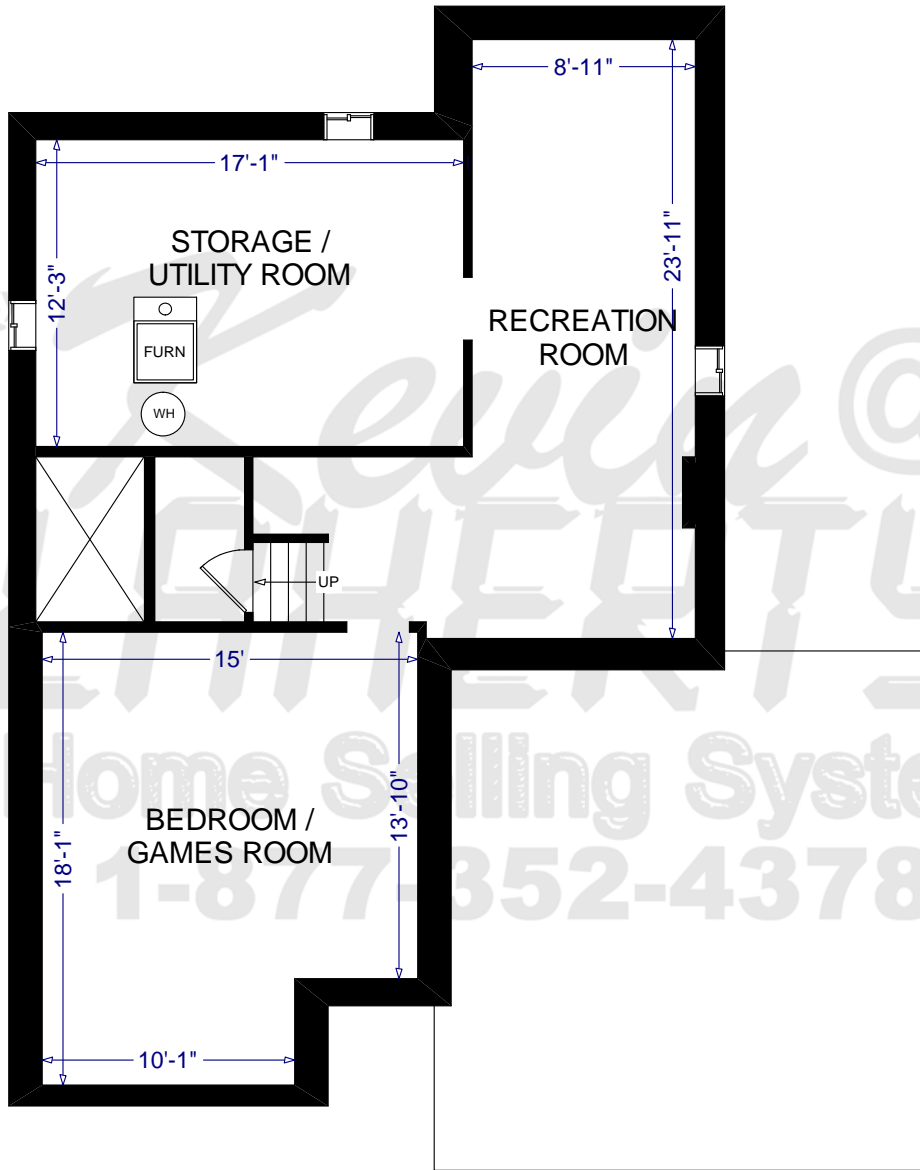

# 766 GREENWOOD CRESCENT SHELBURNE

**TOTAL SQUARE FOOTAGE**  
**1,977 SQ.FT. + 973**

# 766 GREENWOOD CRESCENT SHELBURNE

**UPPER LEVEL  
1,004 SQ.FT.**

# 766 GREENWOOD CRESCENT SHELBURNE

**LOWER LEVEL**  
**973 SQ.FT.**

iPro Realty Ltd. Brokerage and Kevin Flaherty assume no responsibility for accuracy of the information provided. All details and measurements are subject to verification by the purchaser. Copyright 2009