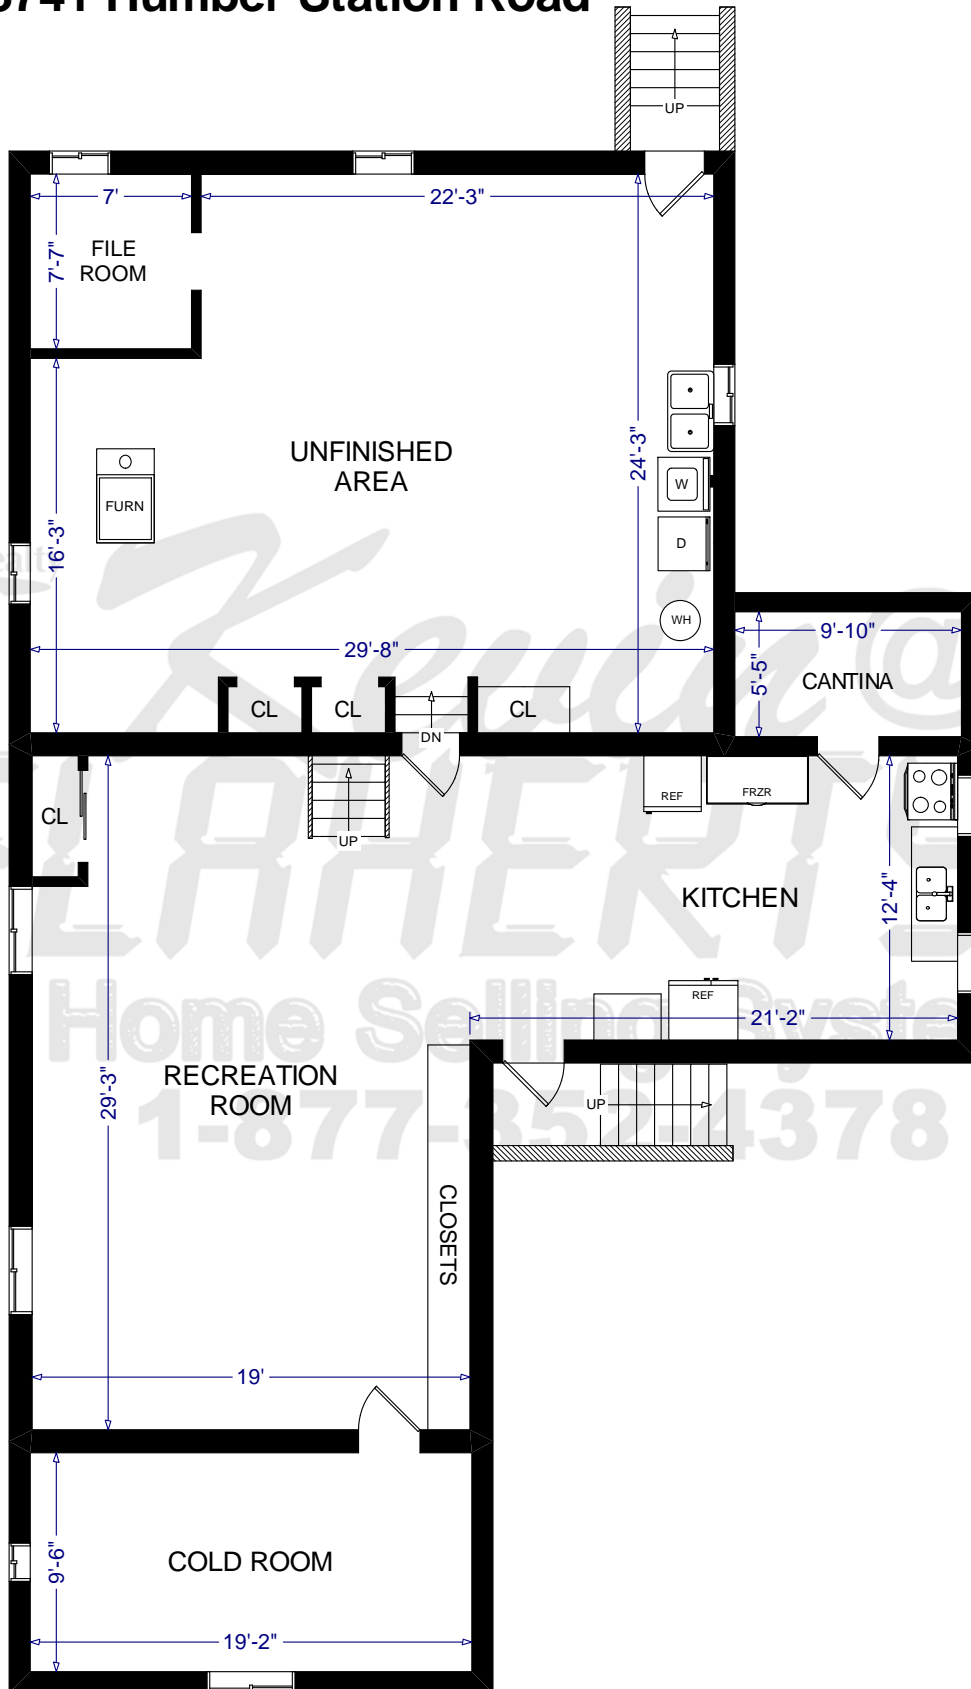

13741 Humber Station Road

**GROUND LEVEL
793 SQ.FT.**

**MAIN LEVEL
1,030 SQ.FT.**

**TOTAL SQUARE FOOTAGE
2,630 SQ.FT. + 2,038**

13741 Humber Station Road

UPPER LEVEL
807 SQ.FT.

DIRECT

iProRealty
FLAHERTY@
FLAHERTY.CA
Home Selling System
1-877-352-4378

13741 Humber Station Road

BASEMENT
770 SQ.FT.

LOWER LEVEL
1,268 SQ.FT.