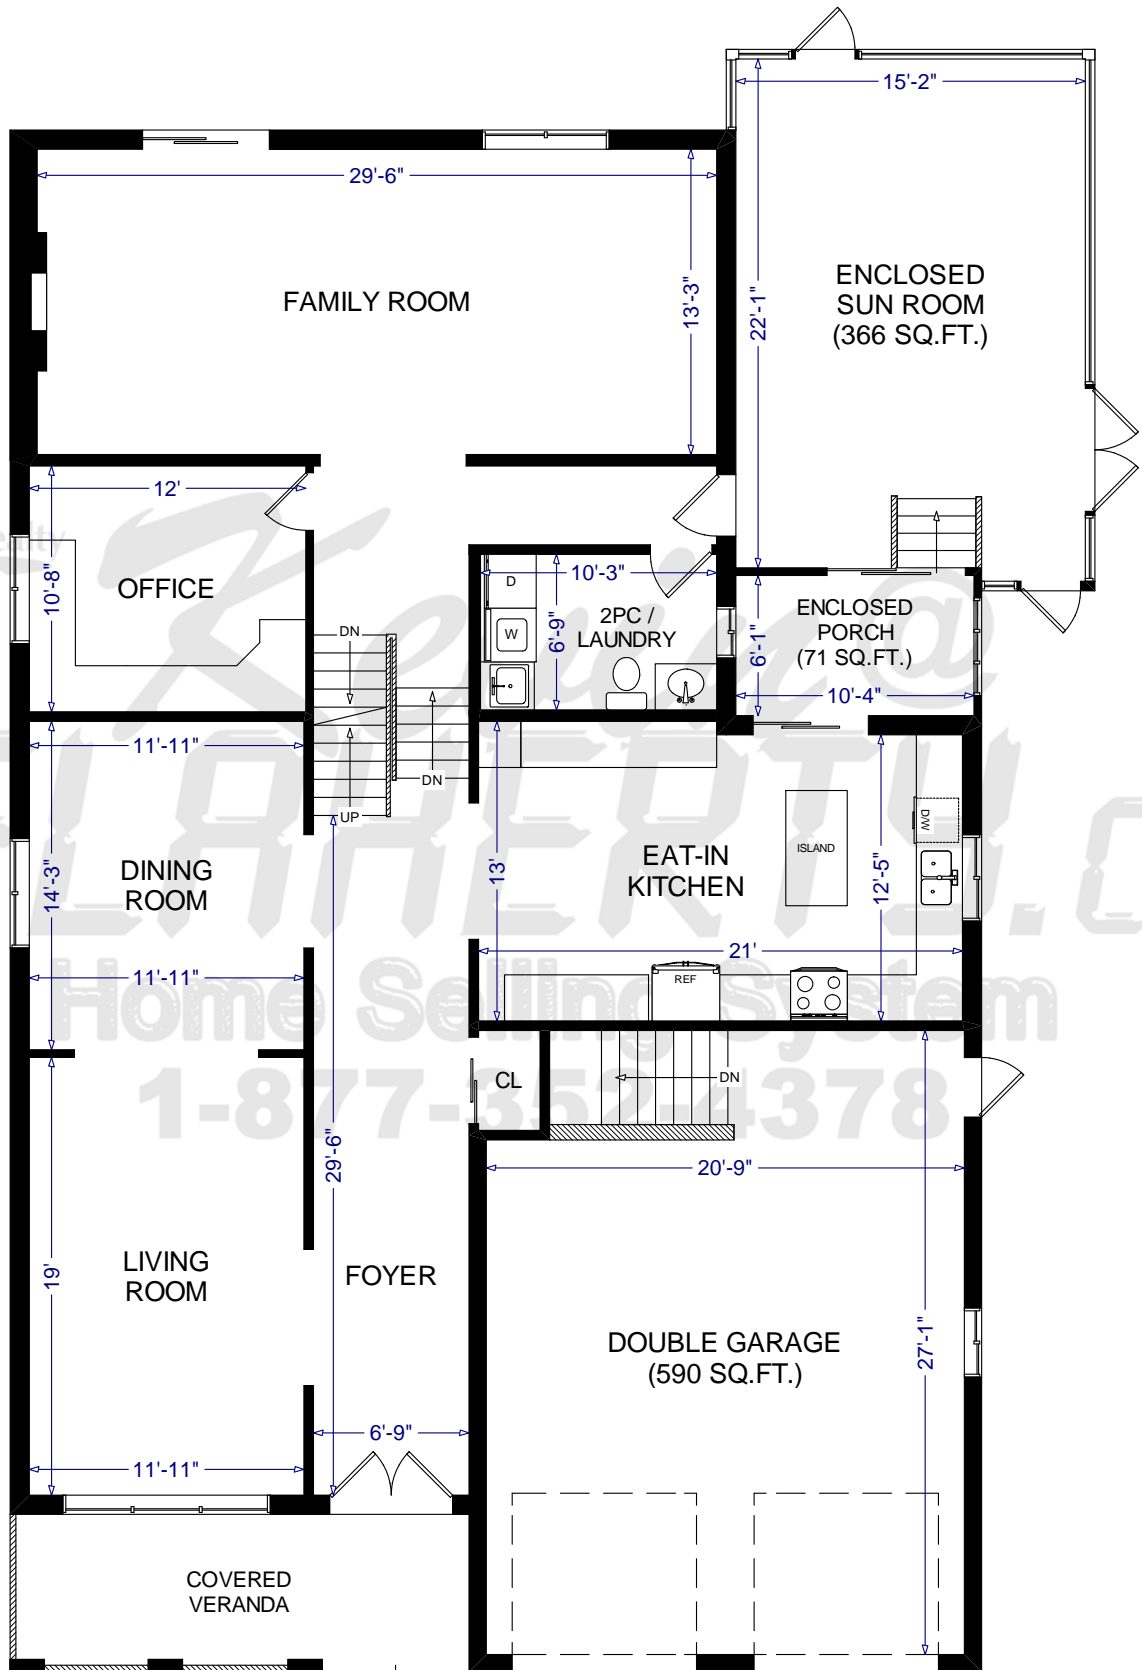

13741 Humber Station Road

**GROUND LEVEL
793 SQ.FT.**

**MAIN LEVEL
1,030 SQ.FT.**

**TOTAL SQUARE FOOTAGE
2,630 SQ.FT. + 2,038**

13741 Humber Station Road

UPPER LEVEL
807 SQ.FT.

DIRECT

iProRealty
FLAHERTY@
FLAHERTY.CA
Home Selling System
1-877-352-4378

13741 Humber Station Road

BASEMENT
770 SQ.FT.

LOWER LEVEL
1,268 SQ.FT.