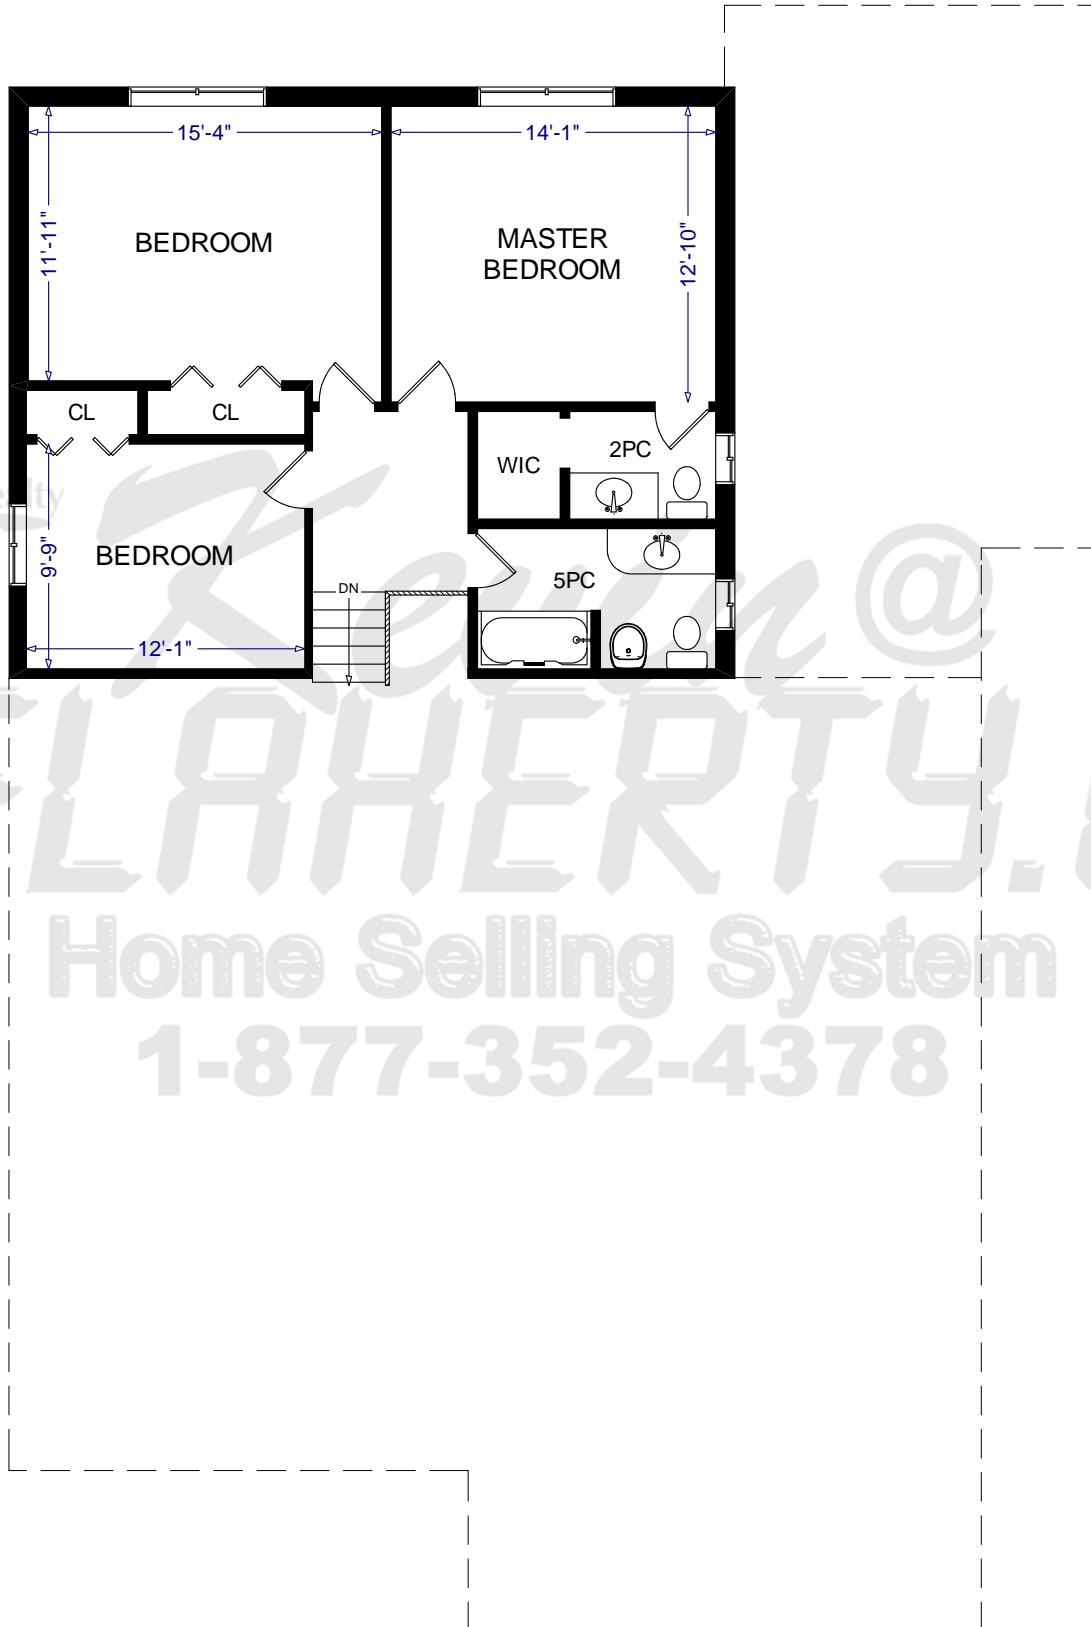

13741 Humber Station Road

**GROUND LEVEL
793 SQ.FT.**

**MAIN LEVEL
1,030 SQ.FT.**

**TOTAL SQUARE FOOTAGE
2,630 SQ.FT. + 2,038**

13741 Humber Station Road

UPPER LEVEL
807 SQ.FT.

DIRECT

iProRealty
FLAHERTY@
FLAHERTY.CA
Home Selling System
1-877-352-4378

13741 Humber Station Road

BASEMENT
770 SQ.FT.

LOWER LEVEL
1,268 SQ.FT.