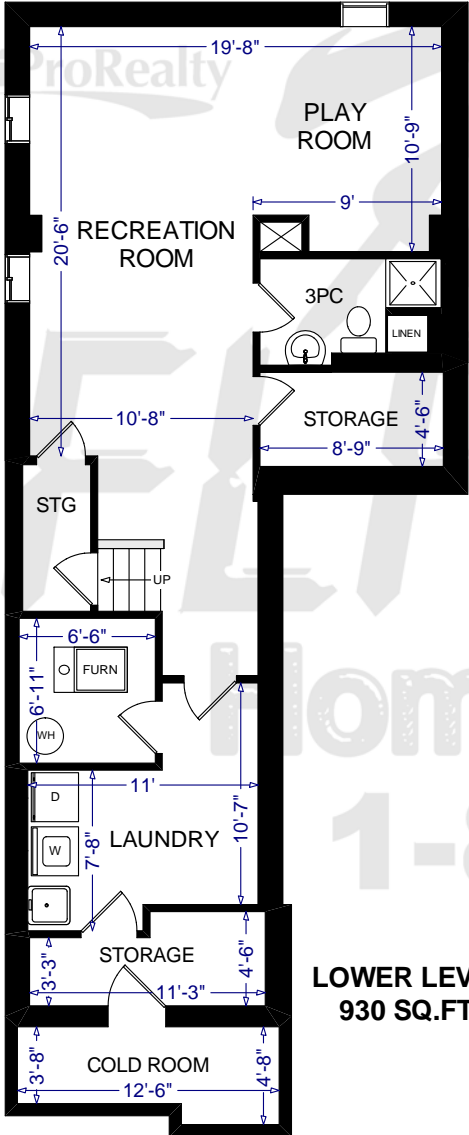

# 71 ICELAND POPPY TRAIL

**TOTAL SQUARE FOOTAGE**  
1,869 SQ.FT. + 930

iPro Realty Ltd. Brokerage and Kevin Flaherty assume no responsibility for accuracy of the information provided. All details and measurements are subject to verification by the purchaser. Copyright 2009