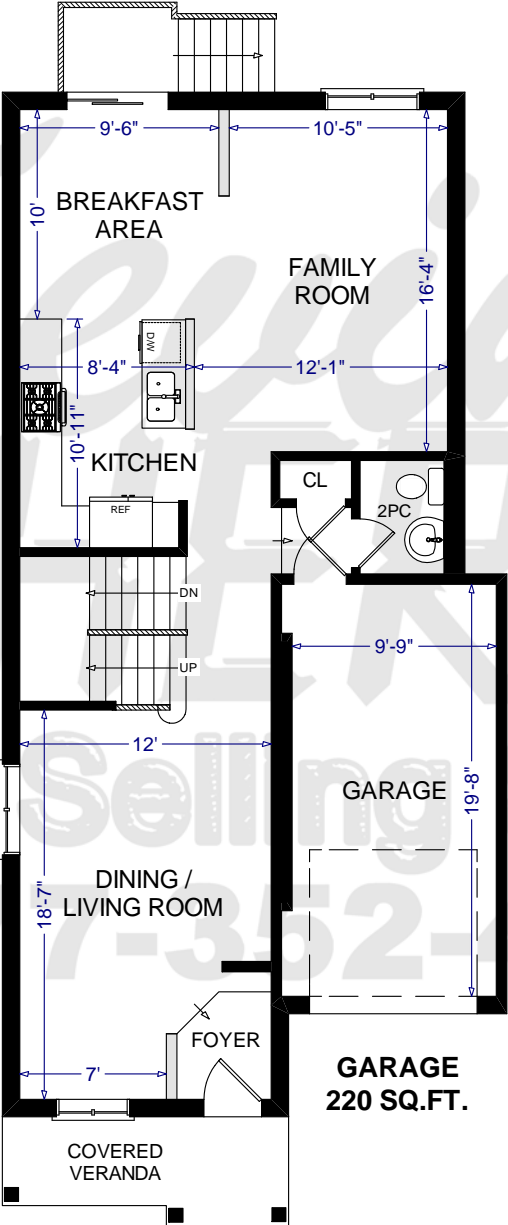

# 71 ICELAND POPPY TRAIL

**TOTAL SQUARE FOOTAGE**  
1,869 SQ.FT. + 930

iPro Realty Ltd. Brokerage and Kevin Flaherty assume no responsibility for accuracy of the information provided. All details and measurements are subject to verification by the purchaser. Copyright 2009