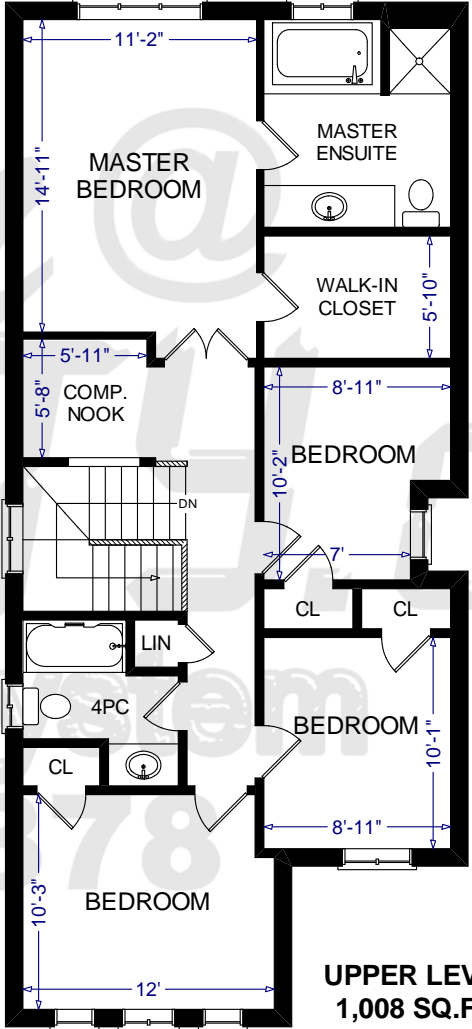

# 71 ICELAND POPPY TRAIL

**TOTAL SQUARE FOOTAGE**  
1,869 SQ.FT. + 930

iPro Realty Ltd. Brokerage and Kevin Flaherty assume no responsibility for accuracy of the information provided. All details and measurements are subject to verification by the purchaser. Copyright 2009