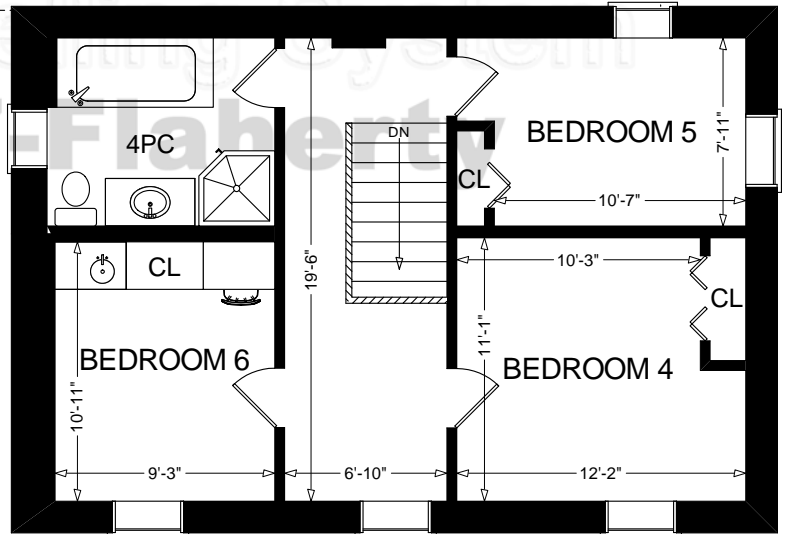

19767 MAIN STREET
VILLAGE OF ALTON

DIRECT

Sutton
Kevin@
FLAHERTY.COM
Home Services
1-877-Flaherty

**IN-LAW / OFFICE
UPPER LEVEL
714 SQUARE FEET**

Sutton Group Professional Realty Inc and Kevin Flaherty assume no responsibility for accuracy of the information provided. All details and measurements are subject to verification by the purchaser. Copyright 2009