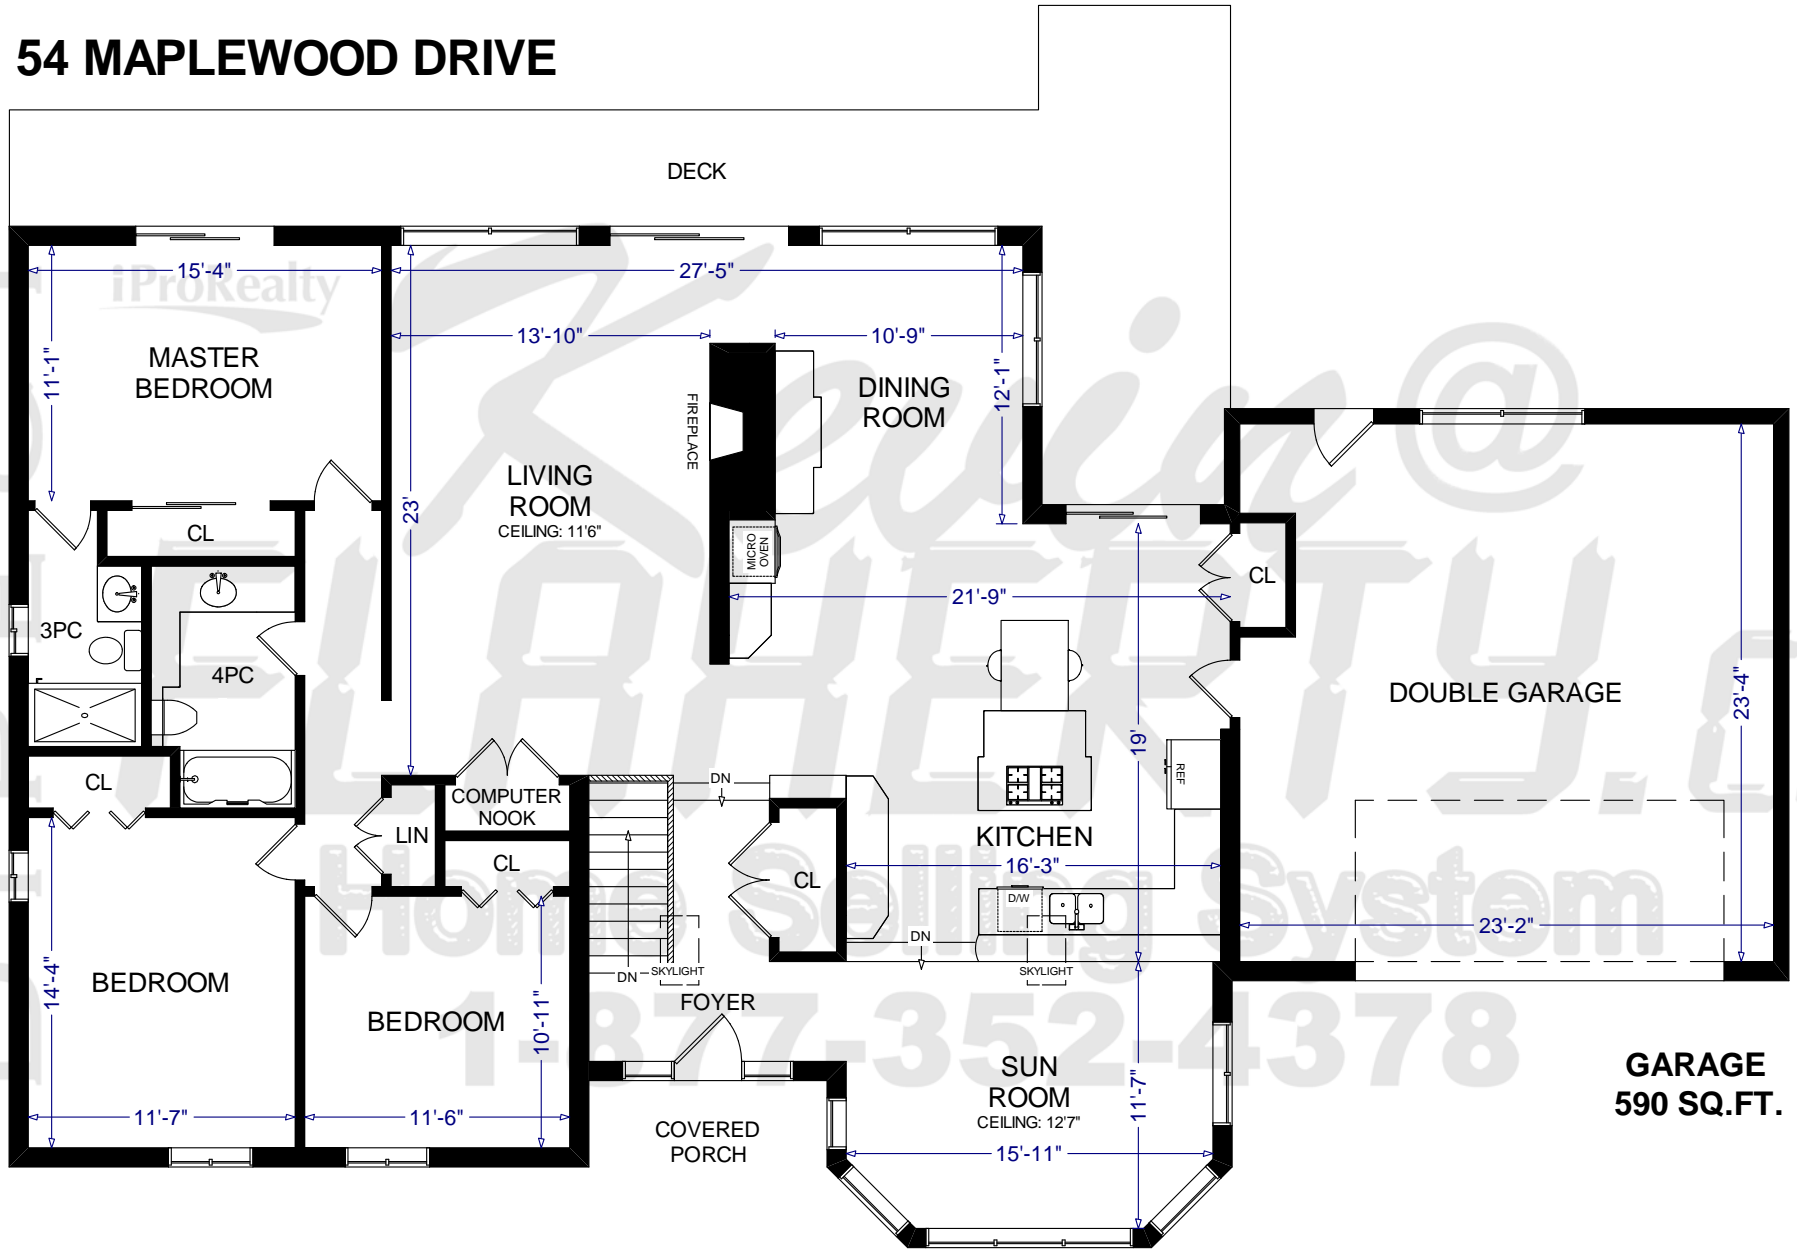

# 54 MAPLEWOOD DRIVE

**MAIN LEVEL  
2,091 SQ.FT.**

**TOTAL SQUARE FOOTAGE  
2,091 SQ.FT. + 2,125**

# 54 MAPLEWOOD DRIVE

**LOWER LEVEL**  
**2,125 SQ.FT.**