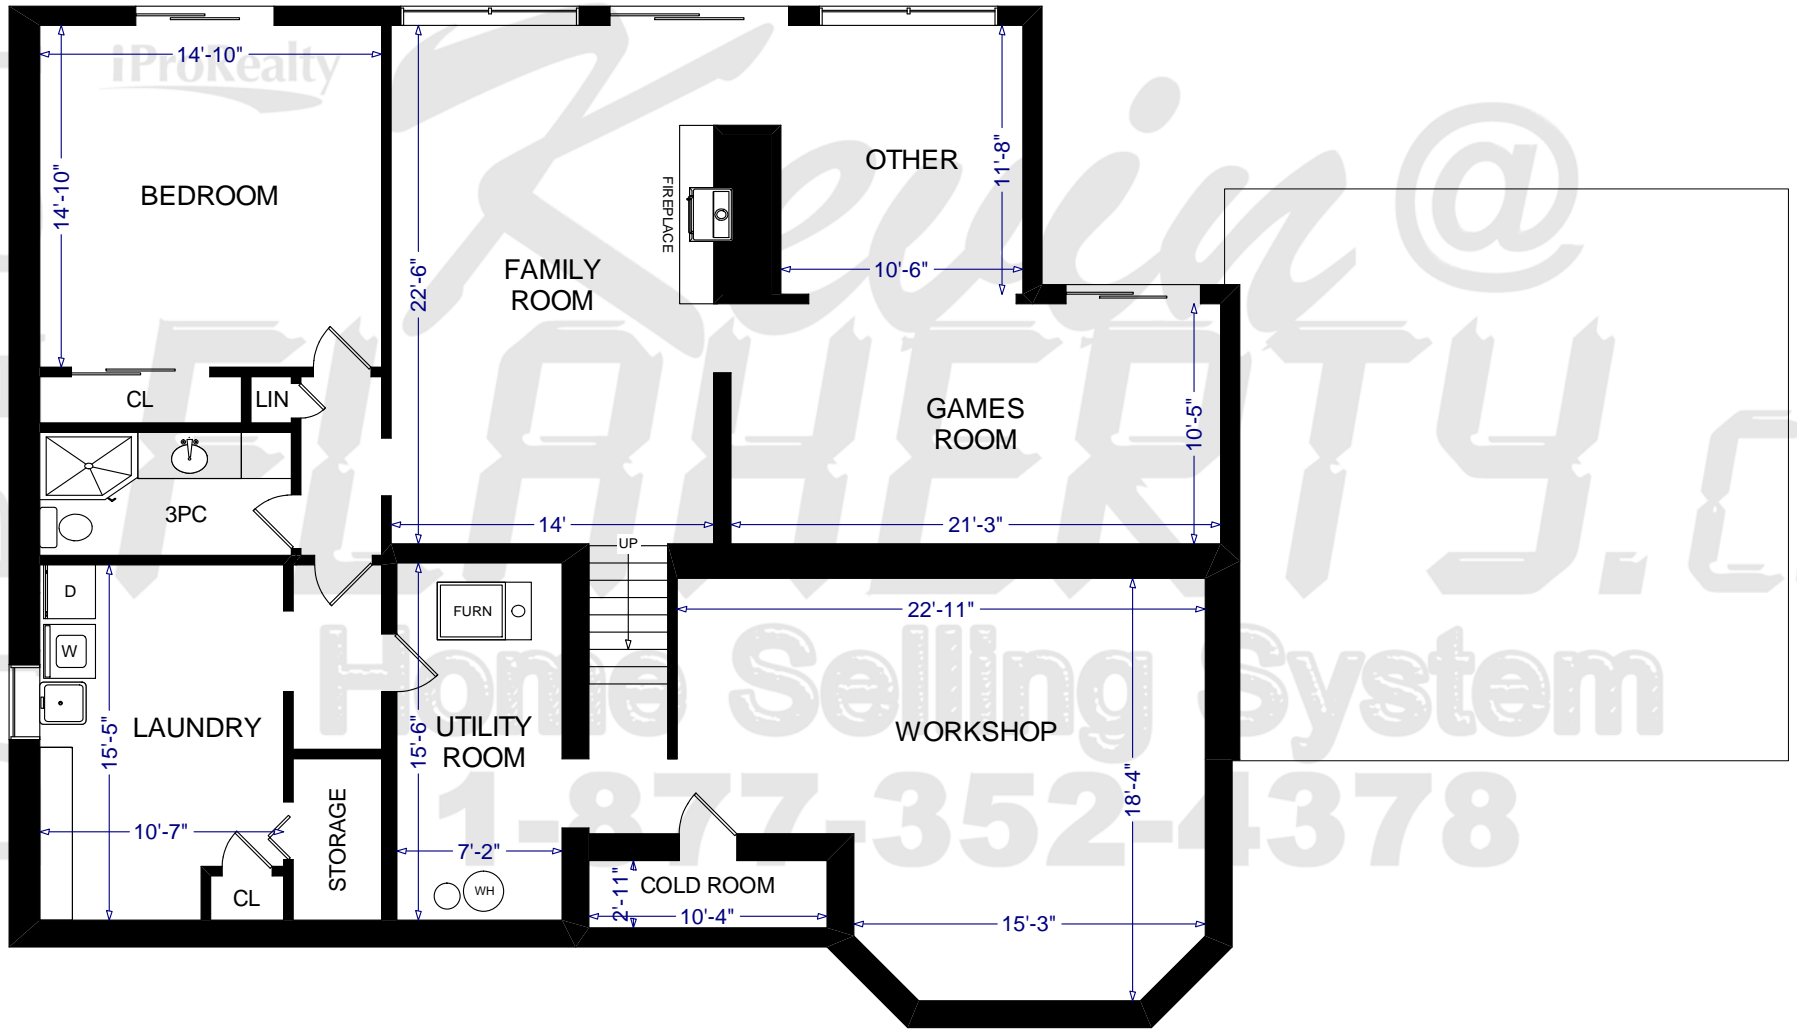

# 54 MAPLEWOOD DRIVE

**MAIN LEVEL  
2,091 SQ.FT.**

**TOTAL SQUARE FOOTAGE  
2,091 SQ.FT. + 2,125**

# 54 MAPLEWOOD DRIVE

**LOWER LEVEL**  
**2,125 SQ.FT.**